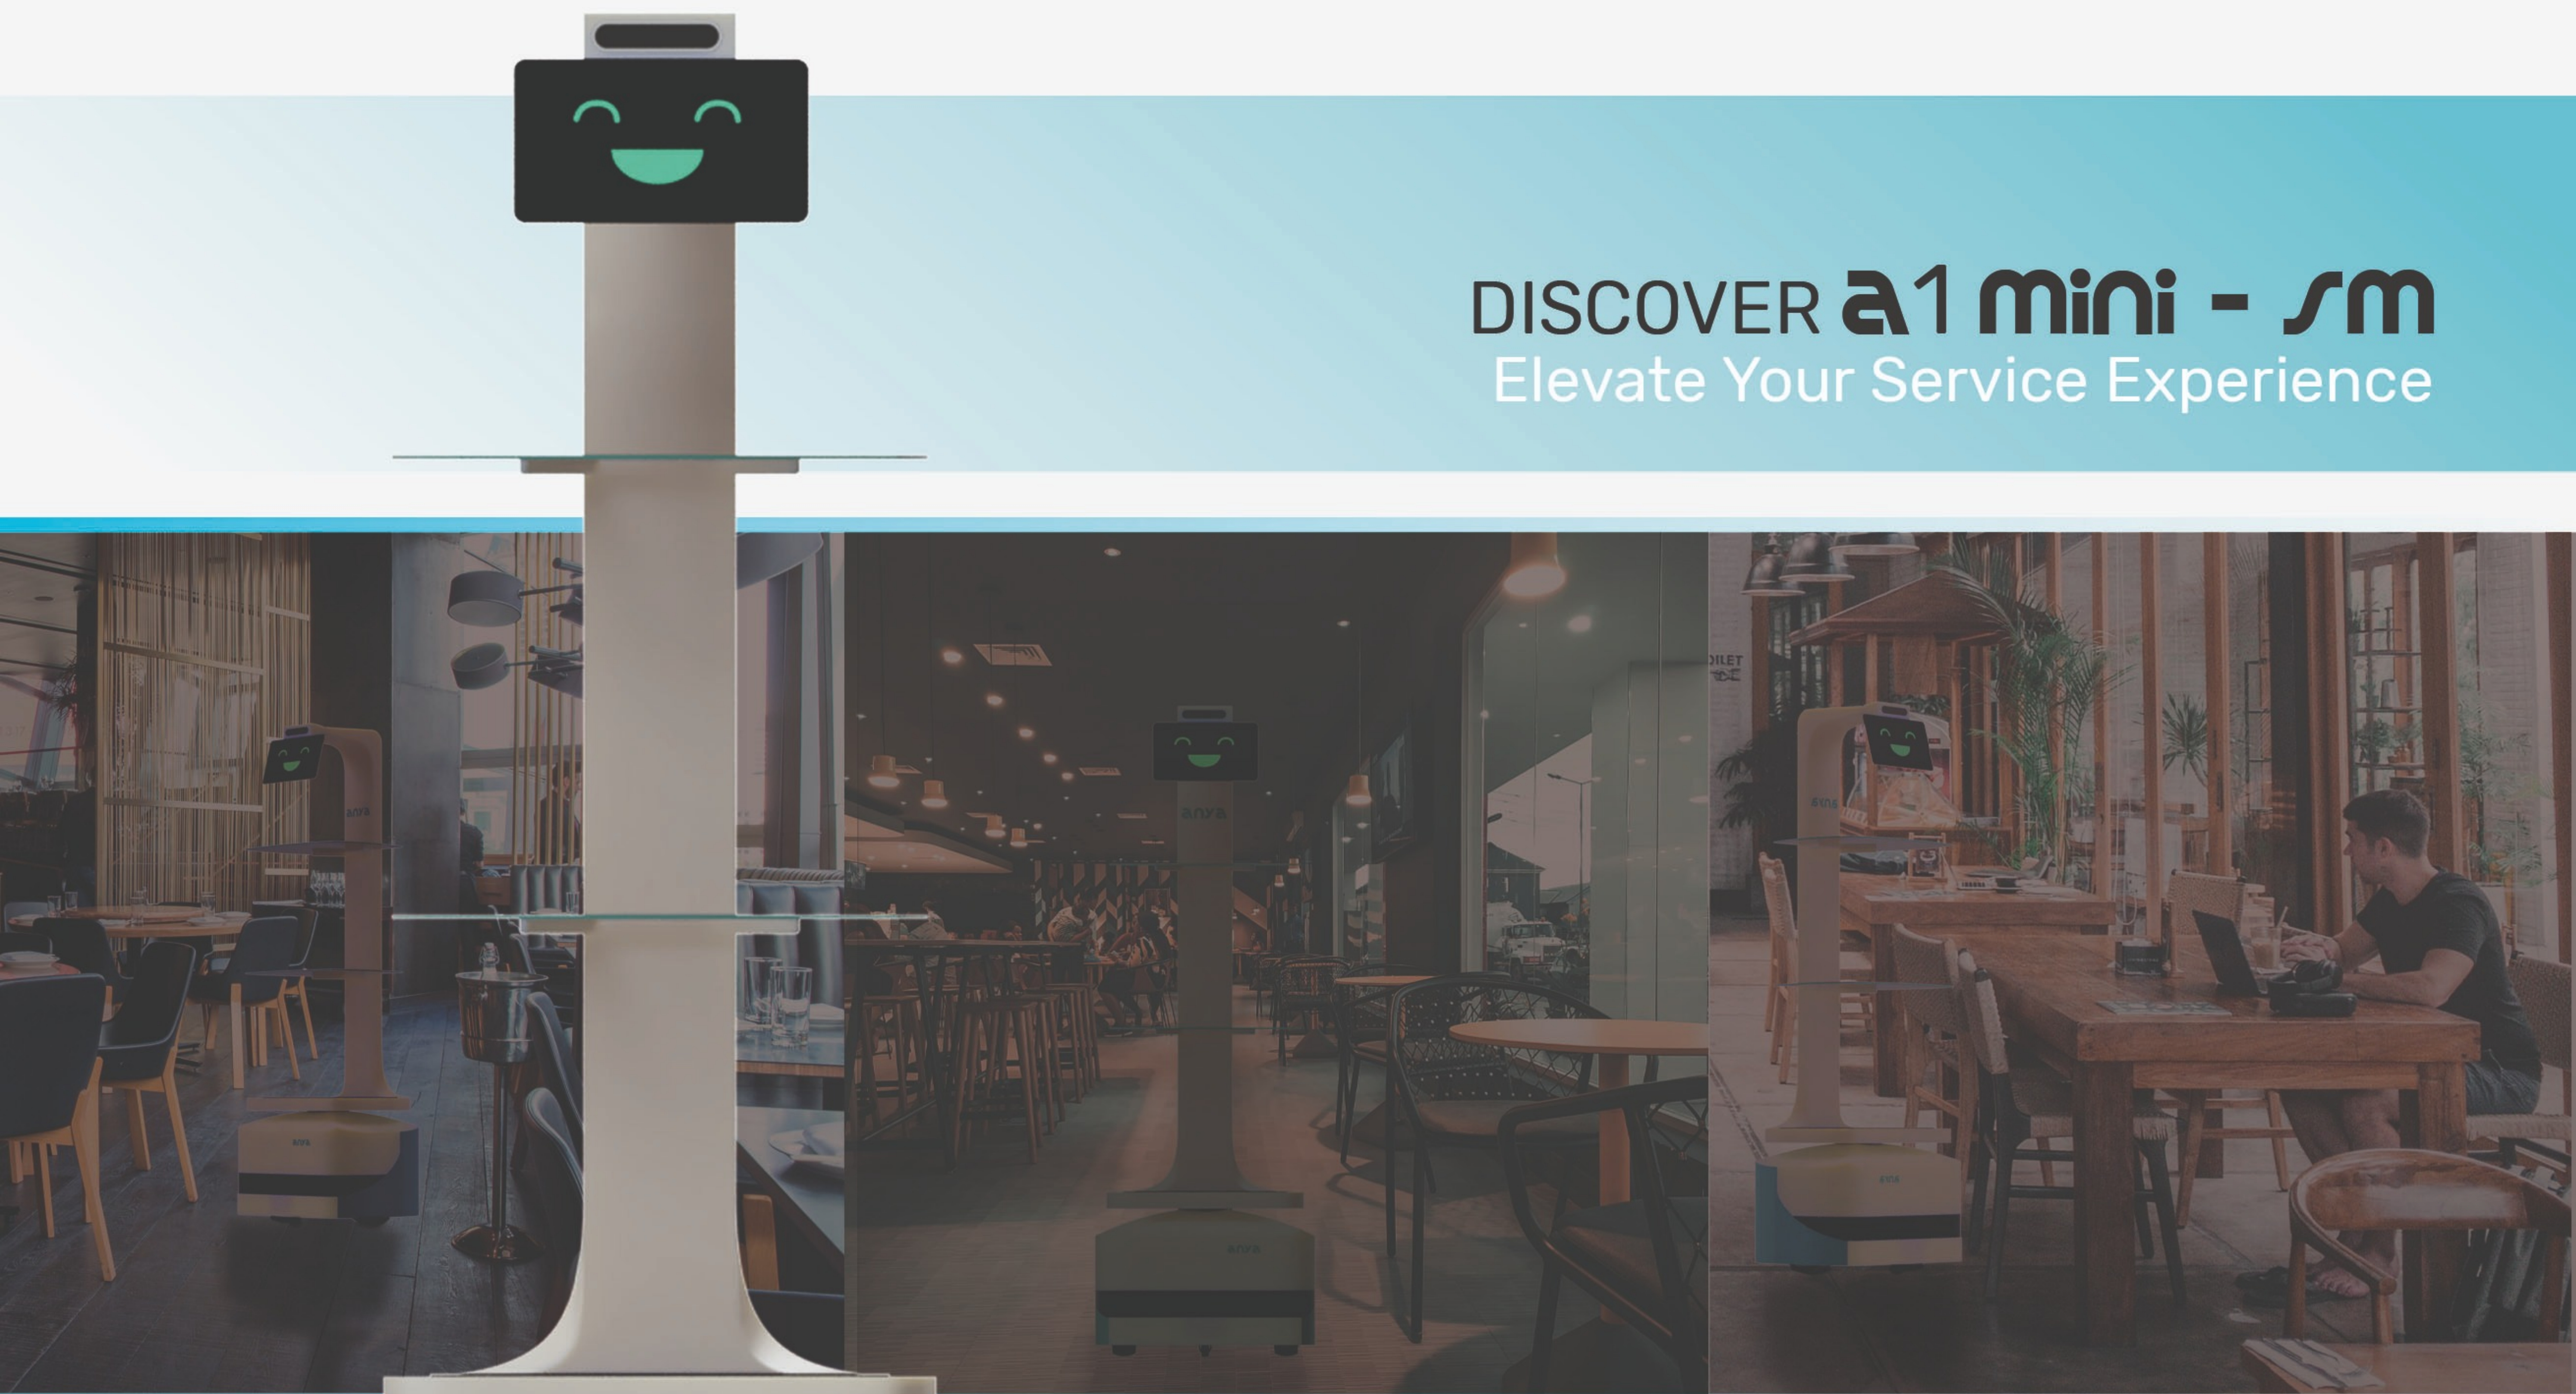

INTRODUCING **a1 mini - sm**

Are you ready to revolutionize service in your industry? Introducing the A1 Mini - SM, a cutting-edge solution designed to enhance customer experiences and streamline operations. Join us on a journey to redefine service through innovation and precision.

INNOVATION

PRECISION

VERSATILITY

EFFICIENCY

DISCOVER **a1 mini - sm**
Elevate Your Service Experience

anya
ROBOTICS

Service Redefined, Precision Perfected